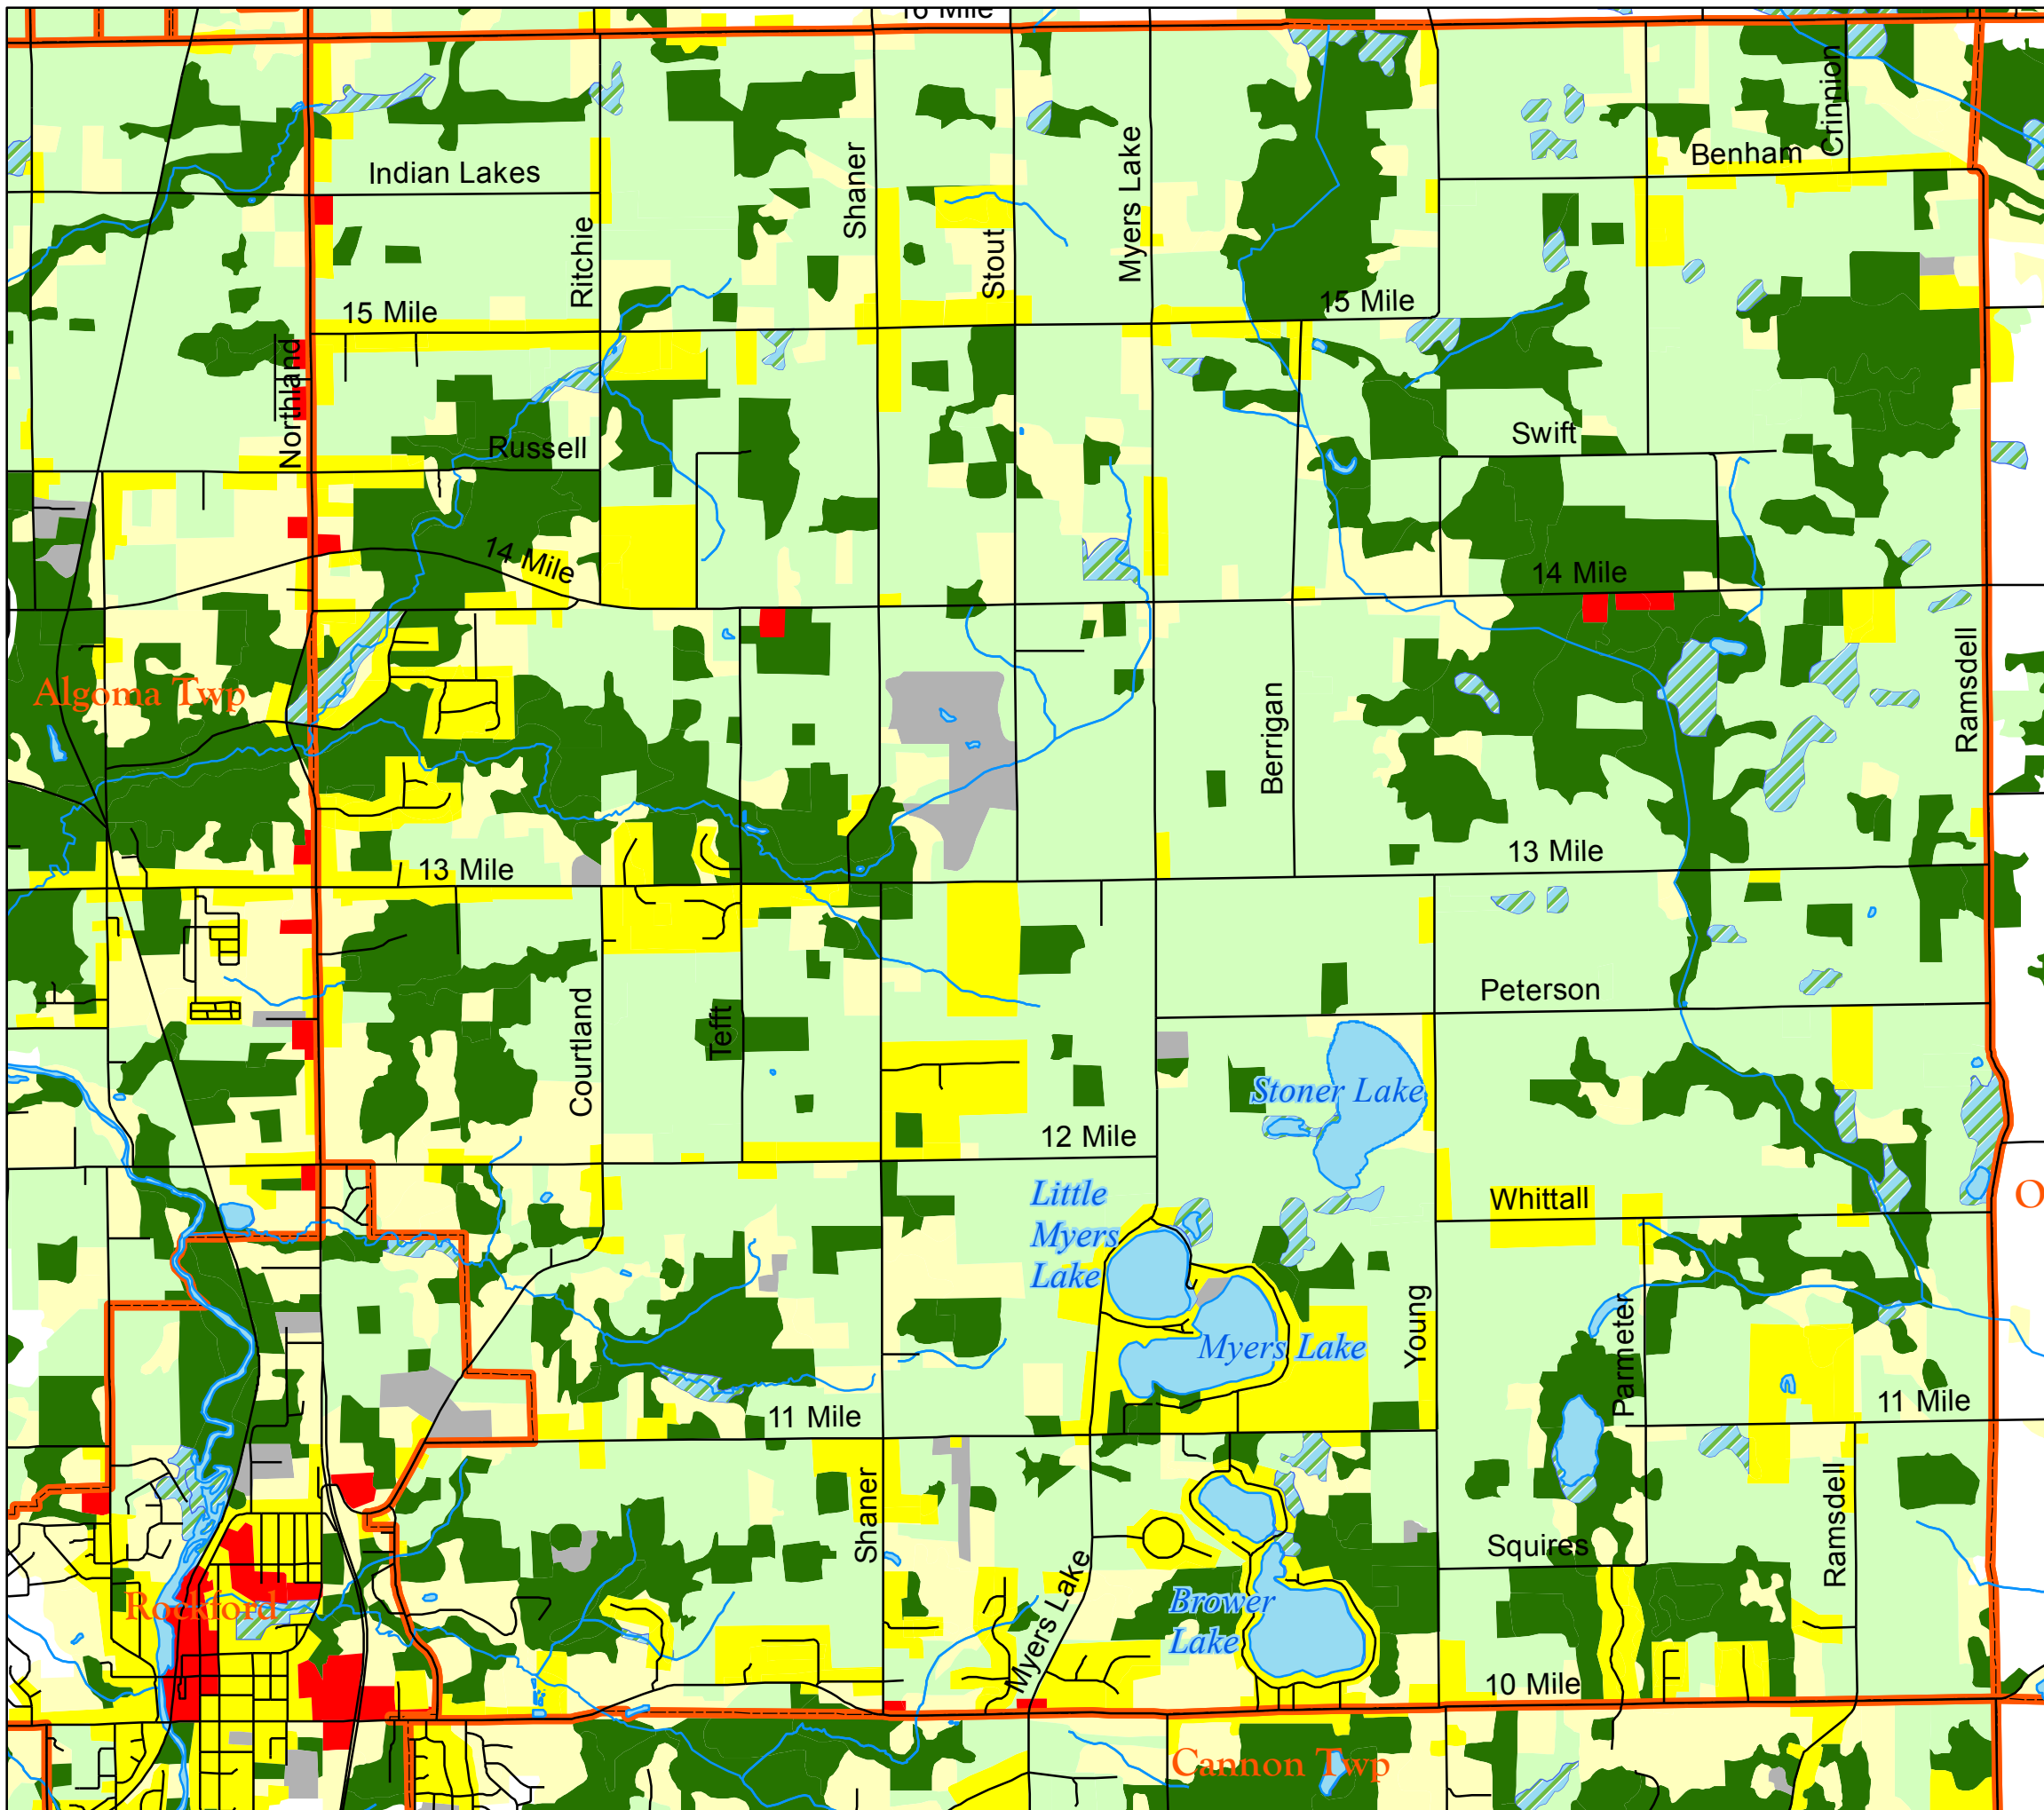

# Courtland Township

Kent County Michigan

## Map 6 Land Use

**Legend**

- Municipal Boundary
- Roads
- Streams
- Lakes
- 1978 Land Use w/ 2006 Update**
- Residential
- Commercial
- Industrial/Transportation/Extractive
- Agriculture
- Rangeland
- Forest
- Open Water
- Wetlands

**Williams & Works**  
engineers · planners · surveyors · a tradition of service  
 616.224.1500 phone · 616.224.1501 facsimile  
 549 Ottawa Avenue NW · Grand Rapids, MI 49503

Data Source: Michigan CGI